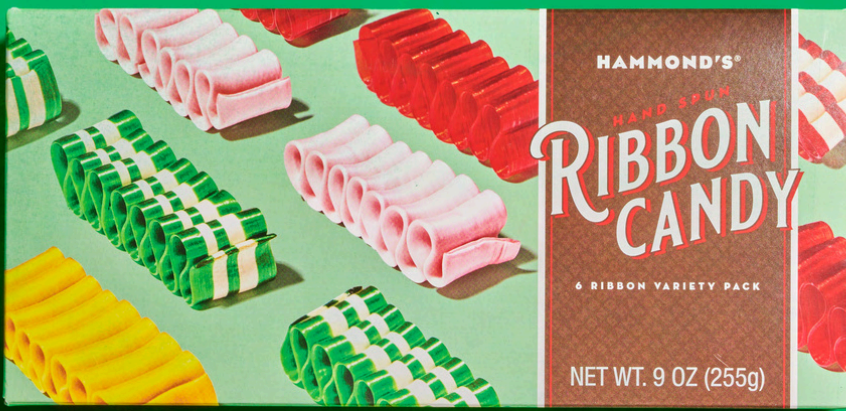

CLASSIC CHRISTMAS CANDIES